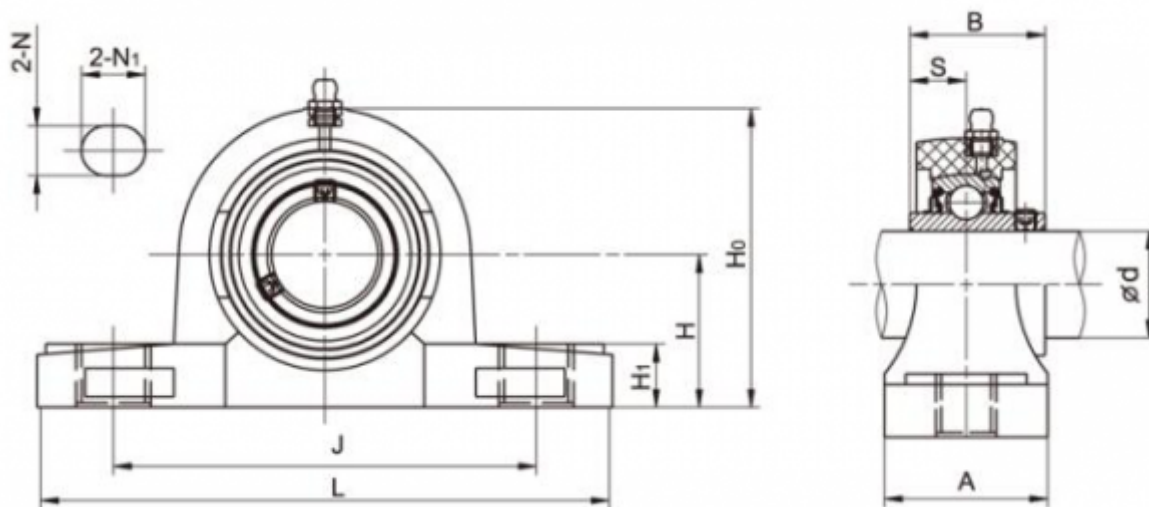

Data Sheet

Article number: 54810622021

Description: Pillow block TP-SUCP202 LDK f/shaft dia.15 mm
Insert stainless, house black thermopl.

Measures

A = 38	L = 127
B = 31	N = 11
Bolt = M10	N1 = 14
d = 15	S = 12.7
H = 33.3	
H0 = 65.5	
H1 = 15	
J = 95	